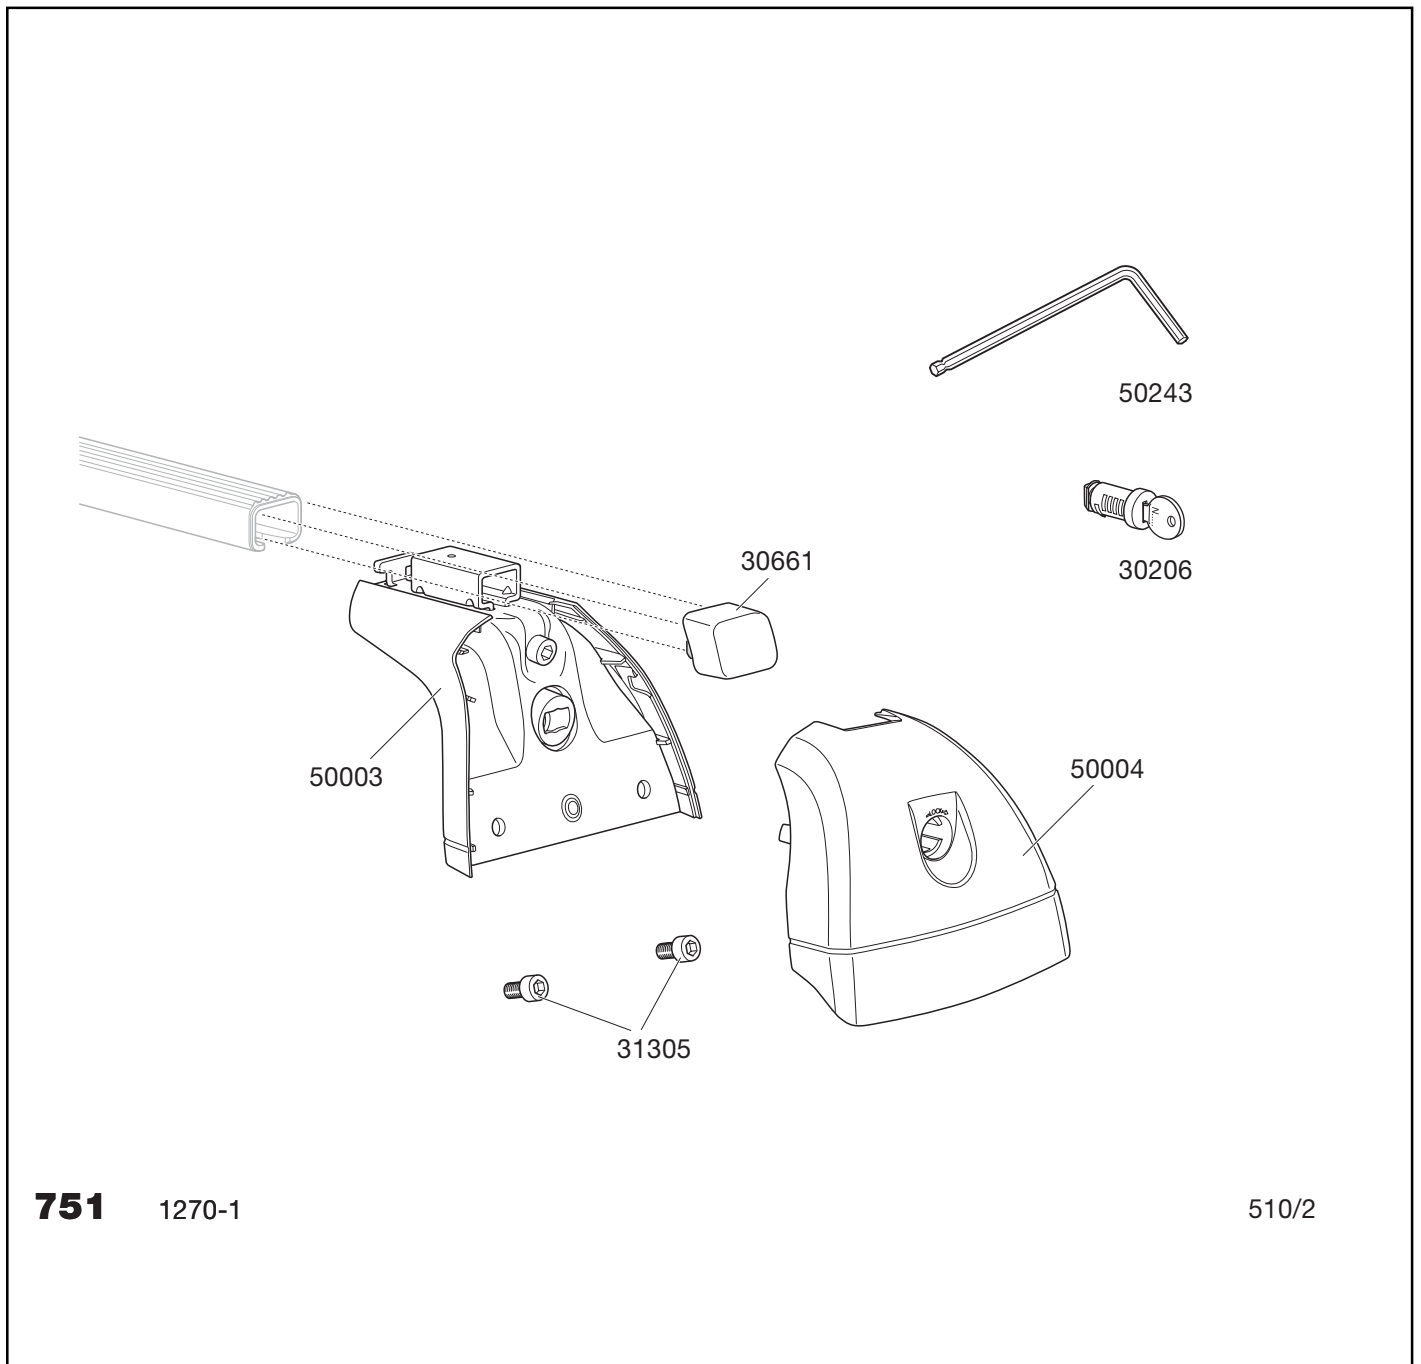

Thule Rapid Fixpoint XT - Foot pack 751

For cars with fixpoint

Individual packs

Product	EAN	Kg	L/W/H in cm
751	7313020012766	2,4	49/16/9

Pallet

Product	Qty/kg	L/W/H in cm
751	110/279	100/80/115